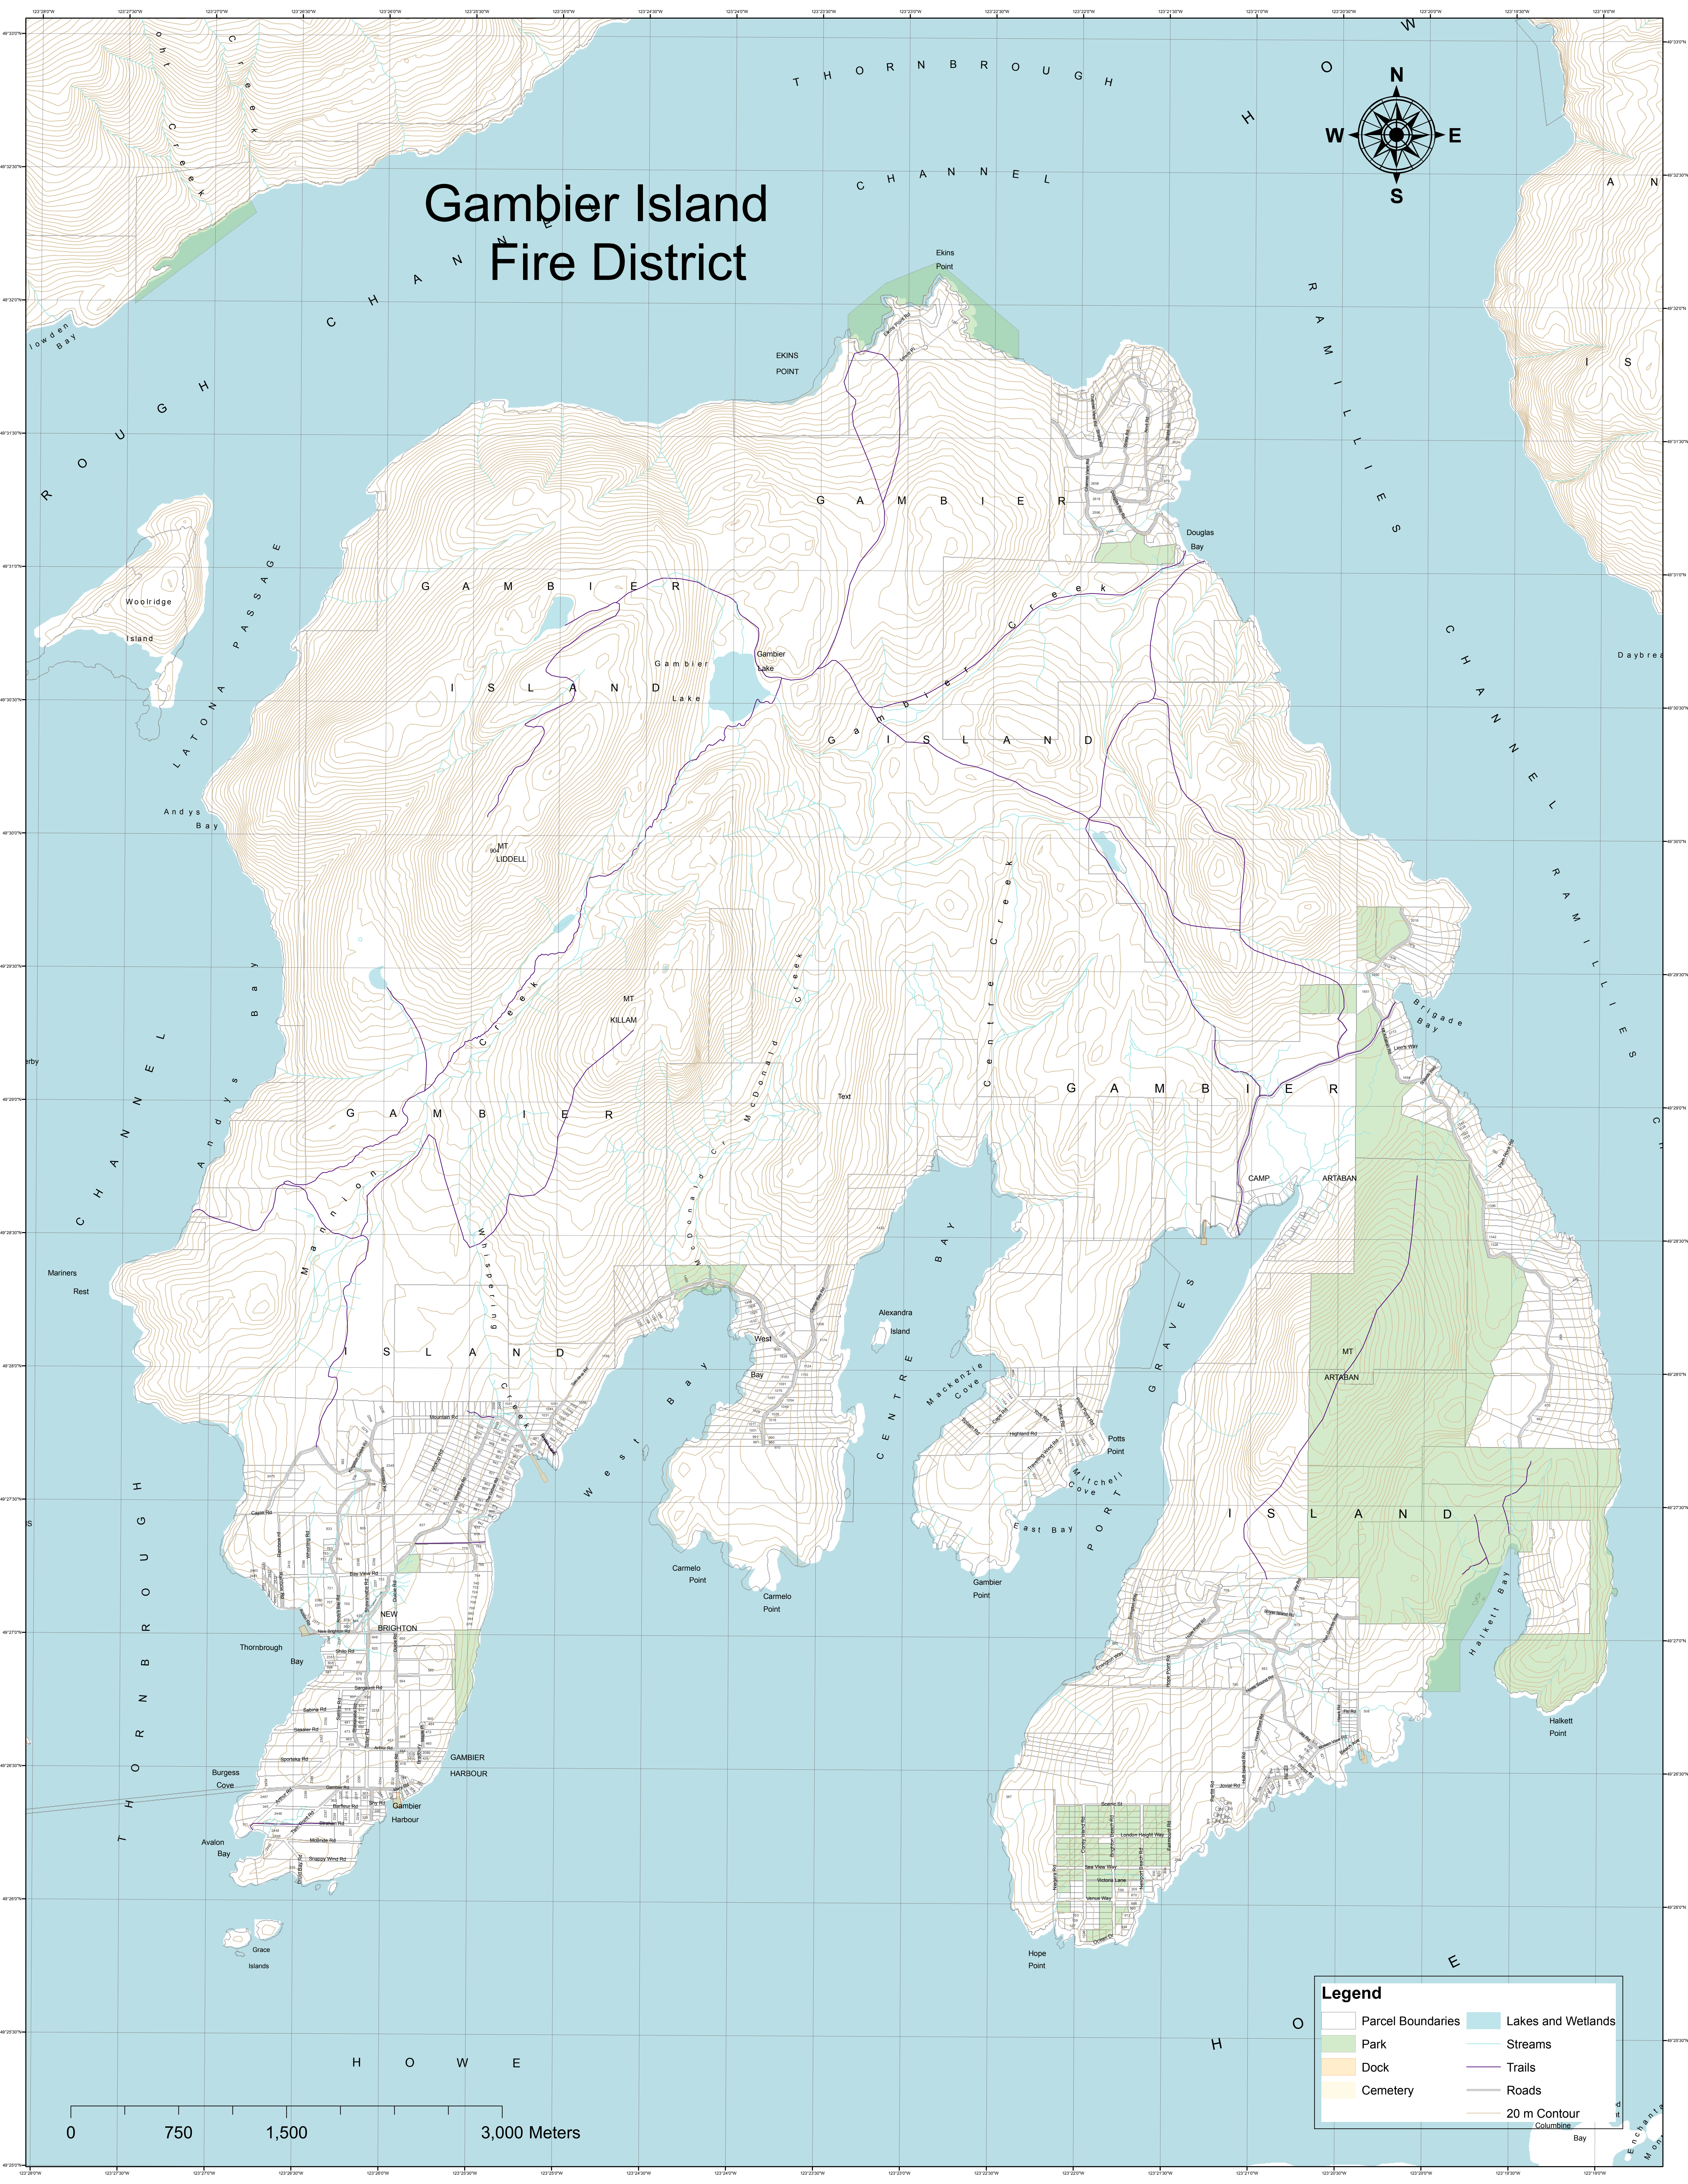

# Gambier Island Fire District

Legend	
	Parcel Boundaries
	Park
	Dock
	Cemetery
	Lakes and Wetlands
	Streams
	Trails
	Roads
	20 m Contour